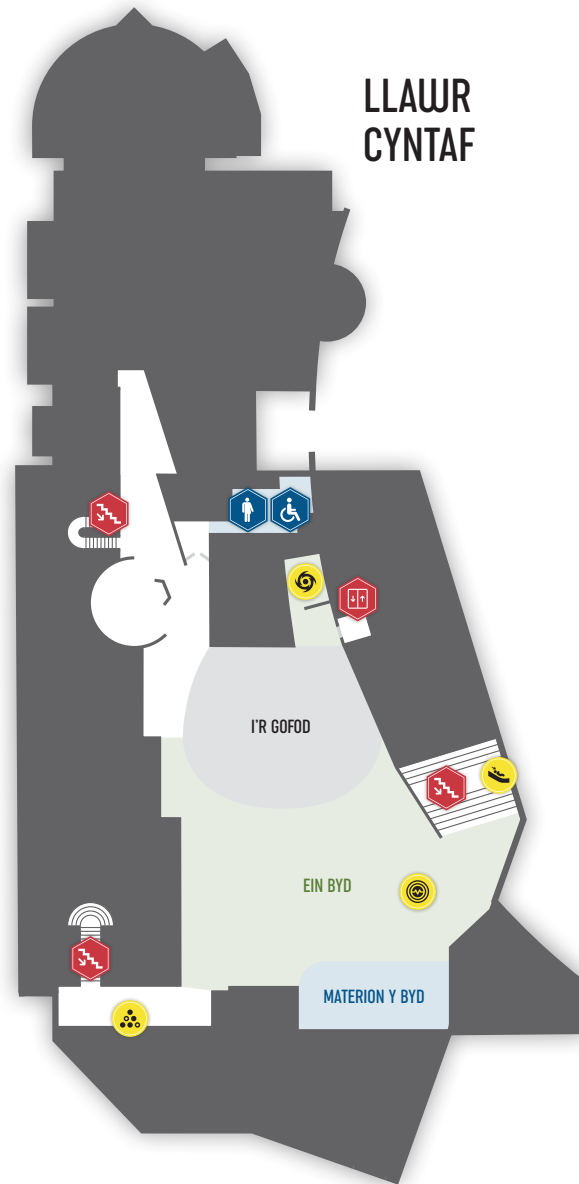

FACILITIES

-  Toilets
-  Gender-neutral toilets
-  Accessible toilets
-  Baby changing
-  The Pod
A quiet space to take a moment, or to use as a prayer room
-  Cloakroom
Locker keys are available from front desk for a £5 deposit
-  The Shop

ACCESS

-  Stairs
-  Lift

ICONIC EXHIBITS

-  Giant Piano
-  Bernoulli Blower
-  Ant-astic Architects
-  Probability Pattern
-  Virtual Operating Table
-  Hurricane
-  Earthquake
-  The Slide

OTHER

-  Defibrillator

CYFLEUSTERAU

-  Toiledau
-  Toiledau niwtral o ran rhywedd
-  Toiledau hygyrch
-  Newid babanod
-  Y Pod
Man tawel ar gyfer seibiant bach, neu i'w defnyddio fel ystafell weddio
-  Ystafell Gotiau
Mae allwedi loceri ar gael o'r ddesg flaen am flaendal o £5
-  Y Siop