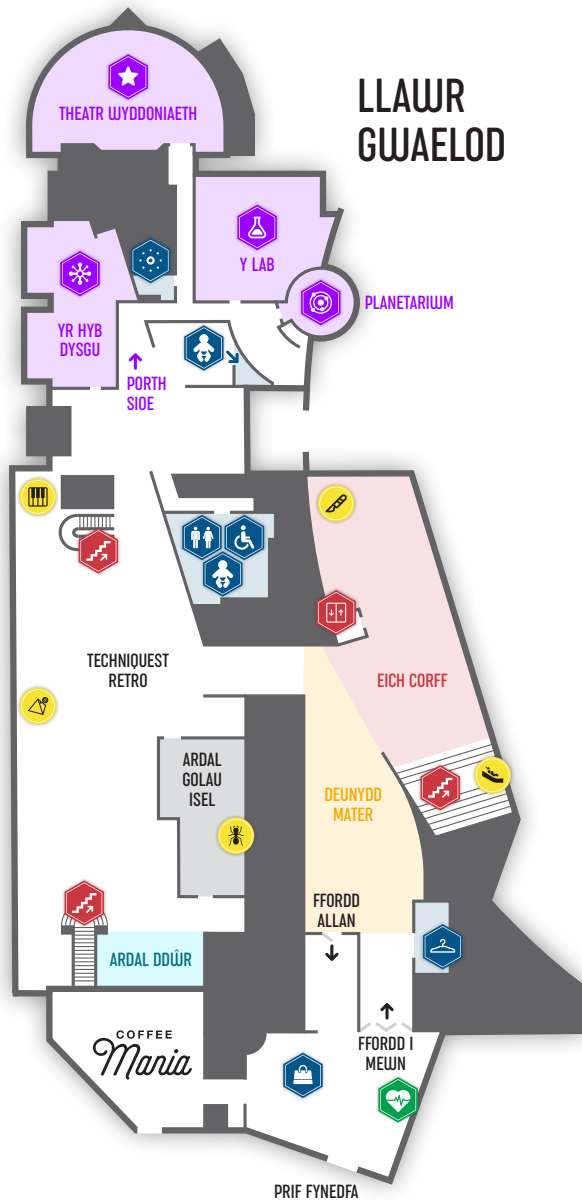

FACILITIES

-  Toilets
-  Gender-neutral toilets
-  Accessible toilets
-  Baby changing
-  The Pod
A quiet space to take a moment, or to use as a prayer room
-  Cloakroom
Locker keys are available from front desk for a £5 deposit
-  The Shop

ACCESS

-  Stairs
-  Lift

ICONIC EXHIBITS

-  Giant Piano
-  Bernoulli Blower
-  Ant-astic Architects
-  Probability Pattern
-  Virtual Operating Table
-  Hurricane
-  Earthquake
-  The Slide

OTHER

-  Defibrillator

CYFLEUSTERAU

-  Toiledau
-  Toiledau niwtral o ran rhywedd
-  Toiledau hygyrch
-  Newid babanod
-  Y Pod
Man tawel ar gyfer seibiant bach, neu i'w defnyddio fel ystafell weddio
-  Ystafell Gotiau
Mae allwedi loceri ar gael o'r ddesg flaen am flaendal o £5
-  Y Siop